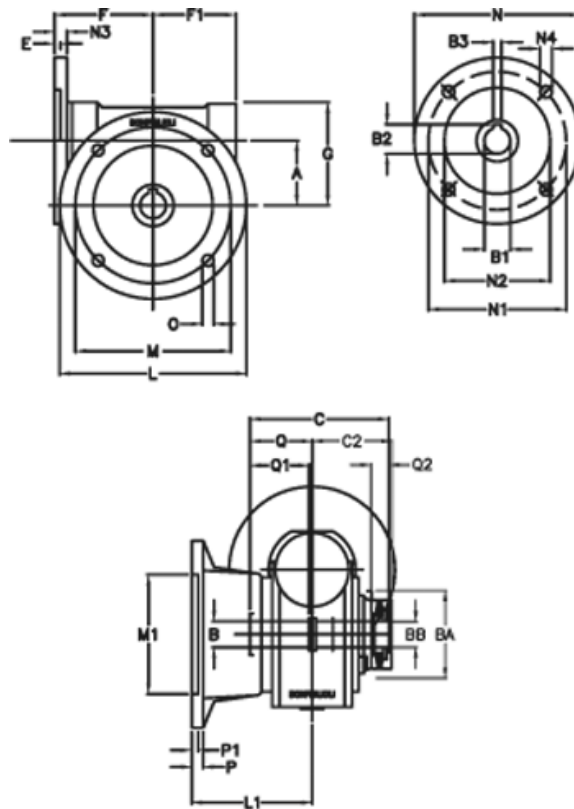

Article number: 390204400742336

Description: Worm Gear with Torque Limiter
VF 44-L2-F-7-P63B14

Measures

a = 44.60	C2 = 48	m = 87	P = 9
B = 18	Description = VF 44F-xx-63B14	M1 = 60	P1 = 7
B1 E7 = 11	E = 2.0	N = 90	Q = 32.0
B2 = 12.8	F = 65	N1 = 75	Q1 = 32
B3 H9 = 4	F1 = 54	N2 = 60	Q2 = 12
BA = 40	g = 71	N3 = 8.0	
BB H7 = 11	L = 110	N4 = 5.5	
C = 79	L1 = 60.5	O = 8.5	